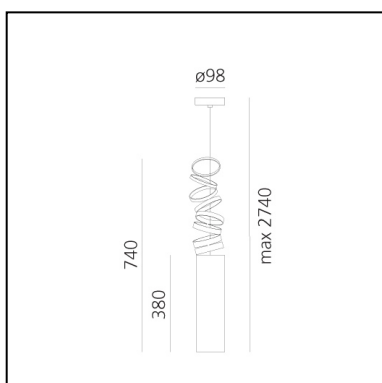

## LUMINAIRE

- Watt: **6W**
- Delivered lumens output: **551lm**
- Efficiency: **79%**
- Efficacy: **55.12lm/W**

## DIMENSIONS

- Height: **cm 38**
- Base Diameter: **cm 9.8**
- Max Height from ceiling: **cm 20**
- Max Extension Height: **cm 74**